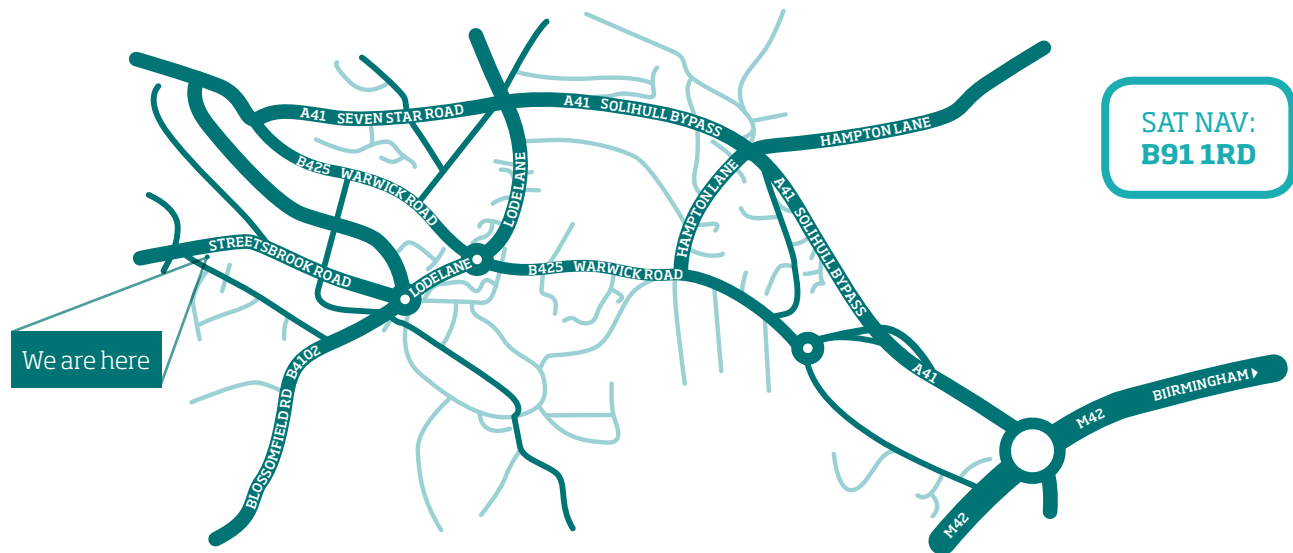

# how to find us - Solihull

## By Car from Solihull

Take Solihull bypass (A41) from the M42 Junction 5. Turn left into Lode Lane (B425) at traffic lights (signed to Solihull Town Centre), continuing past Solihull Hospital to a large roundabout. Take second exit and at next roundabout take last exit to Streetsbrook Road. Continue straight over the traffic lights and past the Fire Station on the left. The practice is situated on the left, before the corner at the junction with Dorchester Road and Sharman's Cross Road. Please park in the patient car park, the entrance to which is in Dorchester Road, behind the practice.

## By Bus

We are 500 metres from Solihull bus and rail station. This is served by buses from most of south and east Birmingham as well as the Solihull region.

Their route numbers are:

**6, 6A, 37, 49, 72, 72A, 73, 76, 82, 87, 88, 223, 03, 31, S1, S2, S3, S2W, S11, S15, X2, X12**

You can get advice on which bus would be best for you from the Centro hotline on 0121 200 2700.

When you get off the bus at Solihull station, walk back to the traffic lights and turn left into Streetsbrook Road. Walk away from Solihull and cross the railway bridge. We are just before the next corner, the junction with Dorchester Road and Sharman's Cross Road.